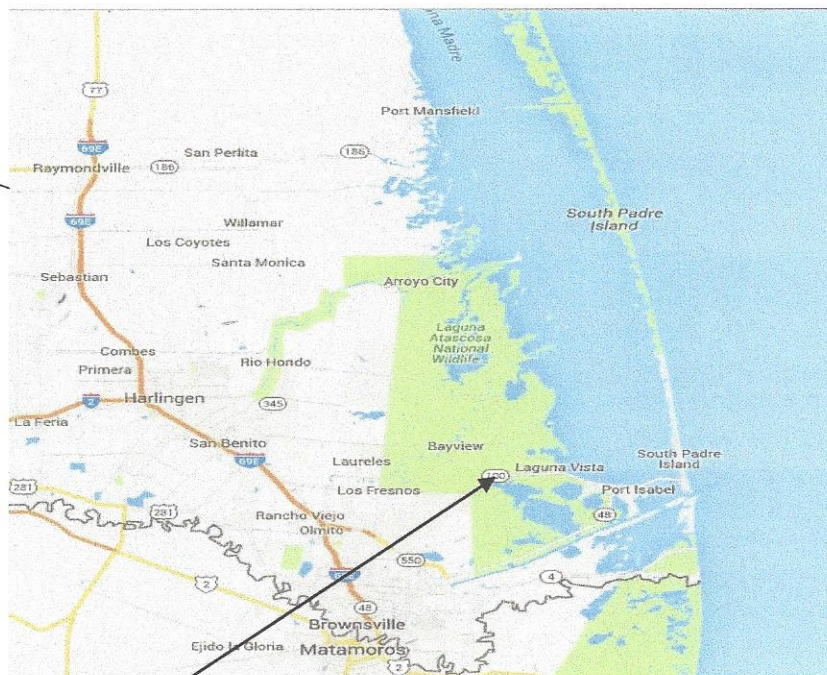

South Padre Island Golf Club

#1 Golf House Road · Laguna Vista, Texas 78578

956-943-3622 · Fax 956-943-2070

www.spigolf.com · Email: lgalvan@spigolf.com

South Padre Island
GOLF CLUB

How to Find Us...

We are located in Laguna Vista at the southernmost tip of Texas
Across the beautiful Laguna Madre Bay from South Padre Island.
Nearest major airports are in Harlingen and Brownsville.

Take Expressway 77/83 South from Harlingen to Highway 100 (South Padre Island Exit). Travel east (turn left) on Hwy 100 to the intersection of Hwy 510 in Laguna Vista. Turn left on Hwy 510 and continue through the town of Laguna Vista.

If driving from Brownsville, take Hwy 48 to Port Isabel and turn left on Hwy 100. Continue to Hwy 510, turn right and drive through Laguna Vista.

When you arrive at the SPI Golf Course Main Gate, turn right and then take an immediate right again to access the entrance to the Main Office and Homeowners Clubhouse parking lot. The check-in desk is inside the Pro Shop first door to your right.